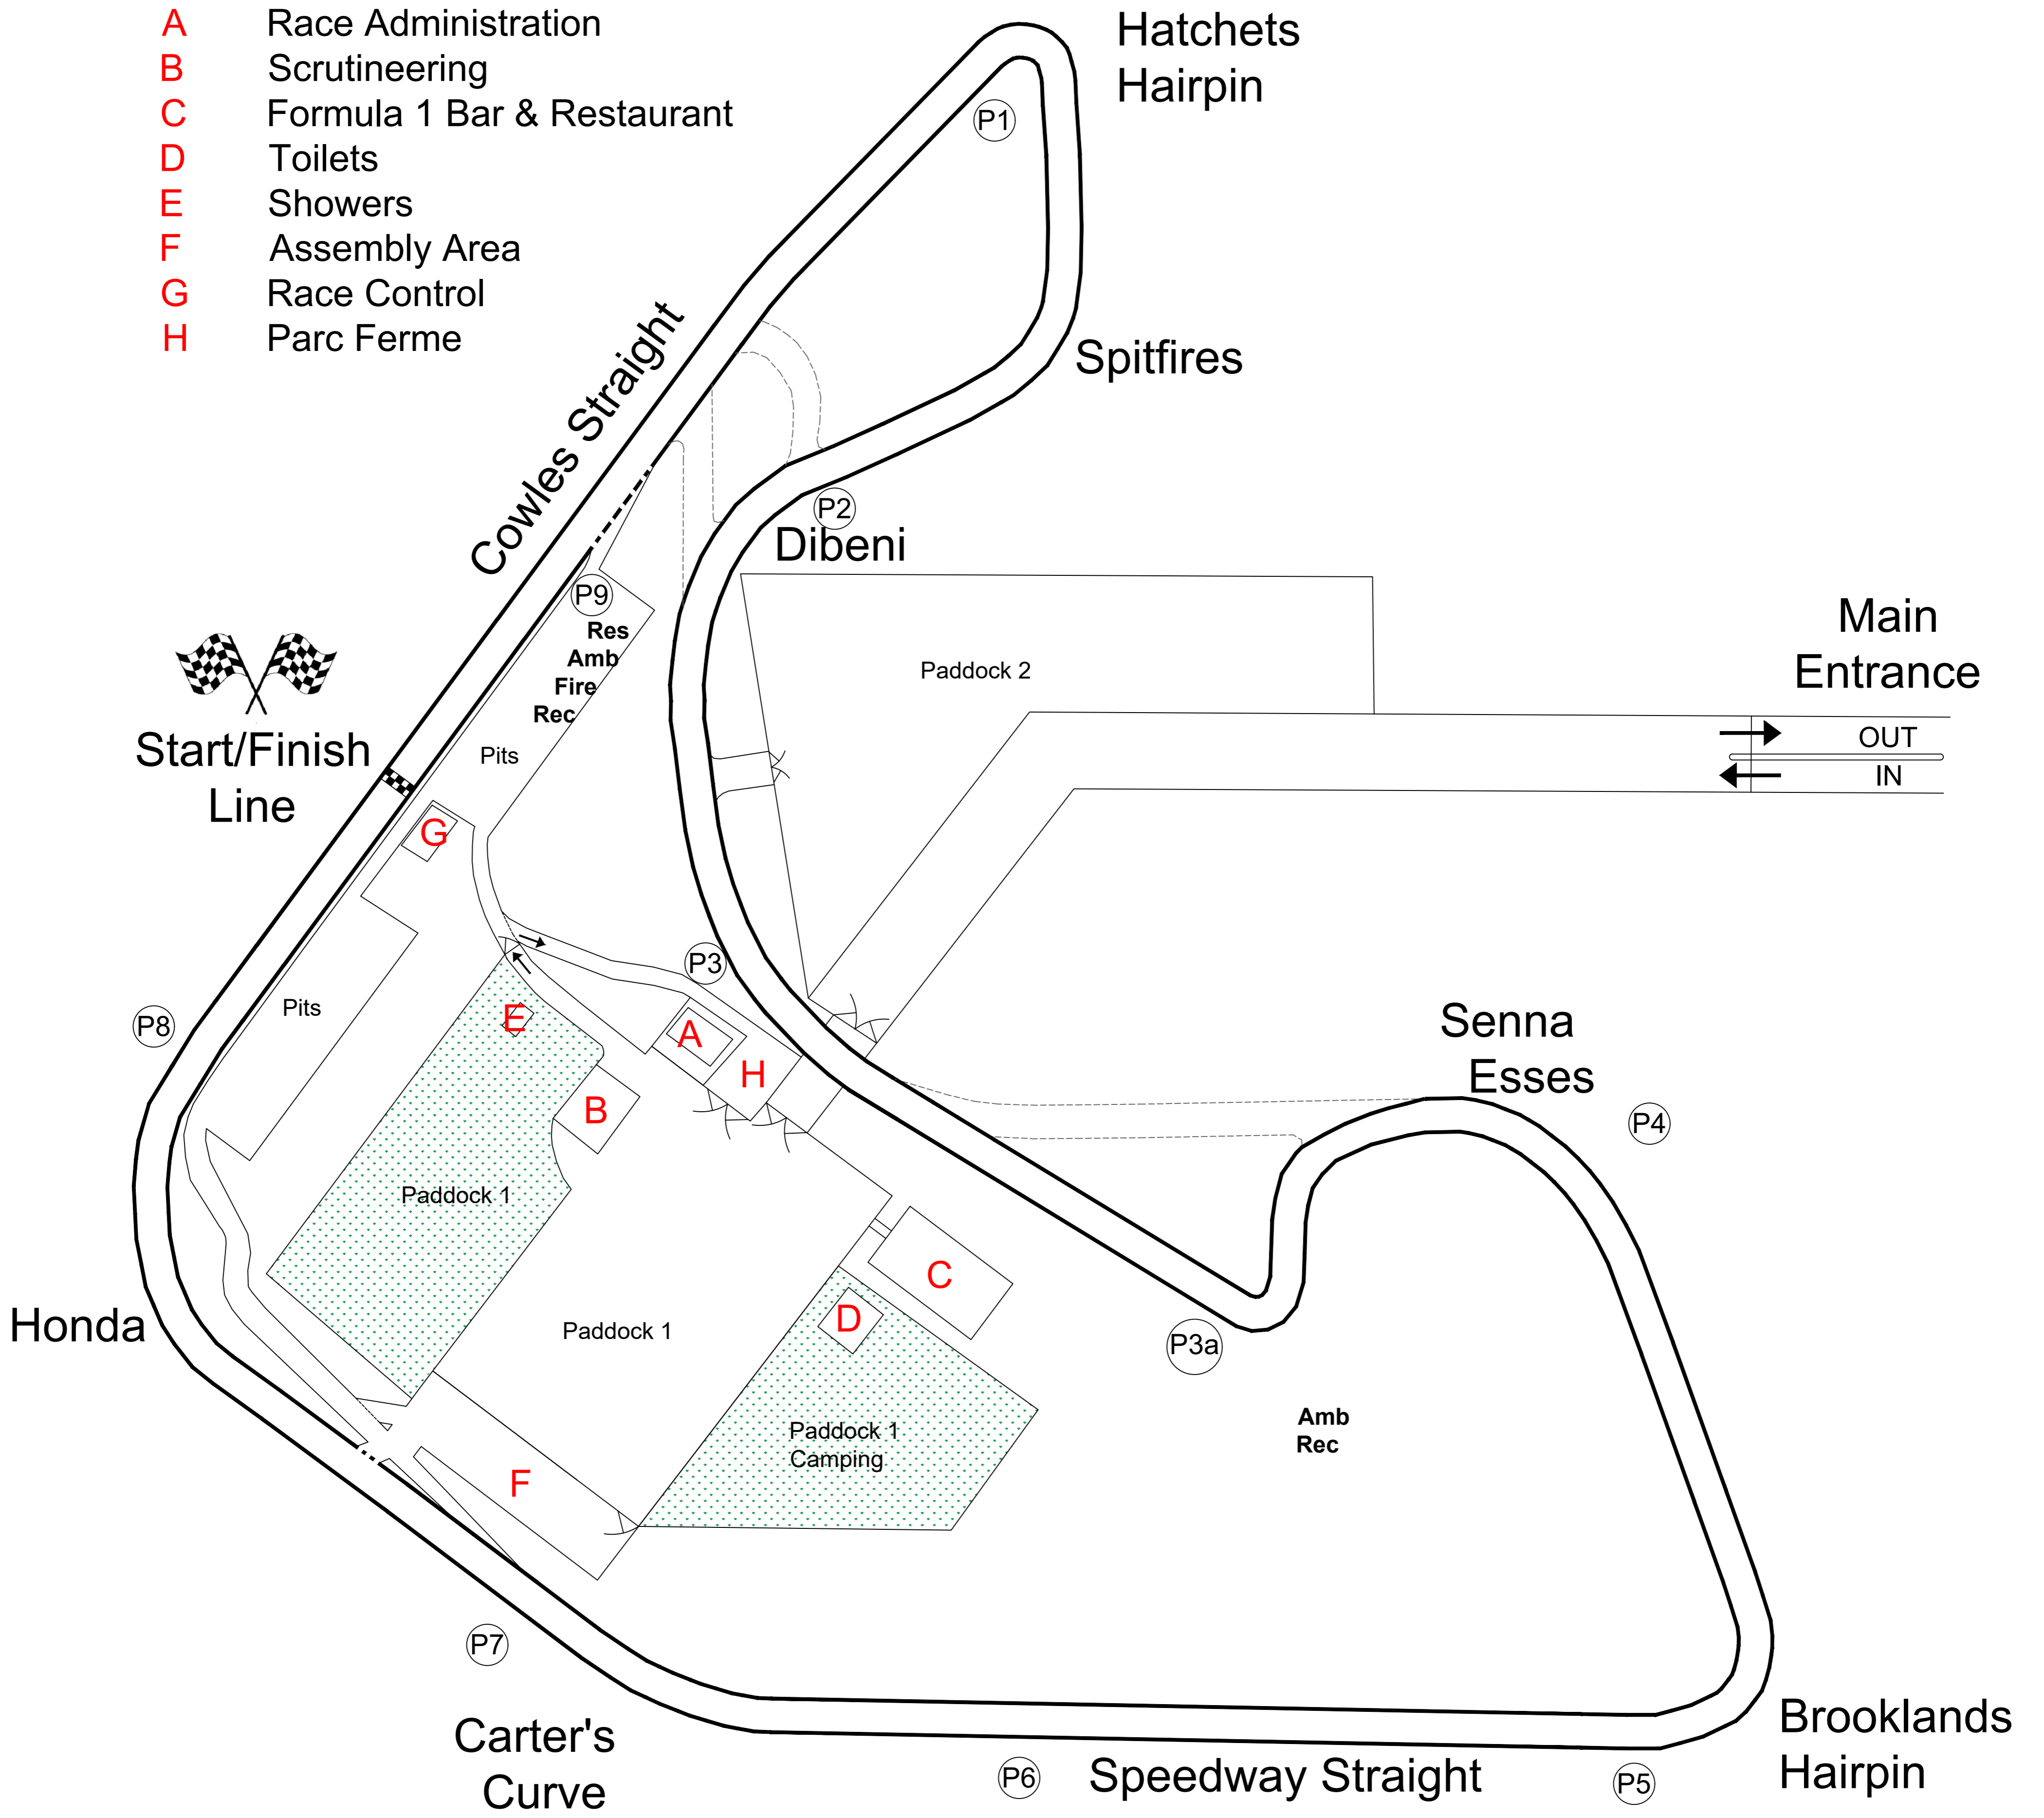

CLUBMANS CIRCUIT

- A Race Administration
- B Scrutineering
- C Formula 1 Bar & Restaurant
- D Toilets
- E Showers
- F Assembly Area
- G Race Control
- H Parc Ferme

PEMBREY CIRCUIT

Length : 1.490 miles/2.400 kilometres

Vehicle Legend

Res : Rescue
 Amb : Ambulance
 Fire : Fire Tender
 Rec : Recovery