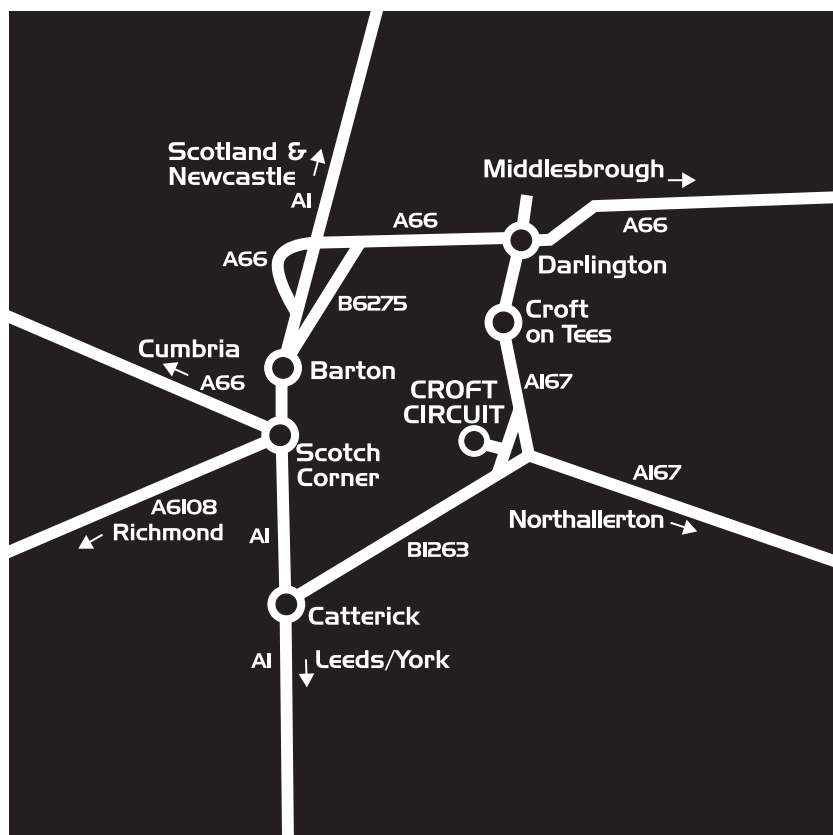

## Travelling South by Road...

Take junction 58 off the A1(M) signed Darlington. Follow this route through Darlington, then follow the A167 towards Northallerton. Croft Circuit is signposted approximately 2 miles south of Croft on Tees.

## Travelling North by Road...

Take junction 57 off the A1(M) to Darlington. At the second roundabout take the 5th exit - signed Northallerton A167. Continue on this route as above.

## Travelling by Rail...

The nearest station to Croft Circuit is Darlington which is 4 miles to the North. Darlington Station is frequently serviced by the East Coast Main Line. Contact BR on 0345 225225.

## Traveling by Air...

The nearest Airport to Croft Circuit is Teesside, approximately 8 miles away.

Teesside Airport: 01325 332811

Newcastle Airport: 0191 2860966

Light aircraft landing facilities are available at Croft Circuit by prior arrangement only. Details of the airstrip will be disclosed on request.